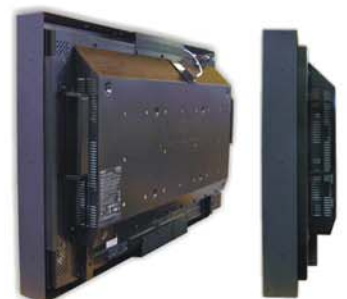

Fully Integrated Look & Feel

The Monitors are fully integrated and ready for public interaction. Monitor's construction is not compromised, allowing all warranties continue to be valid.

CUSTOMIZATION

The OLX Overlay is highly configurable and can be customized with peripherals and to other systems designed from the ground up. It is easily customizable with its 4 stainless steel covers that can be modified.